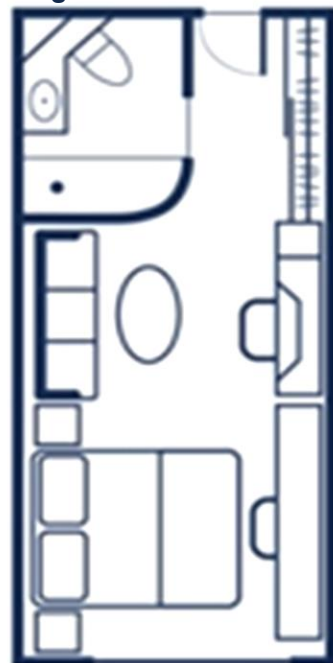

Room	Bar
Location	Deck 4 – Piano Bar
Capacity	50 – 60 people standing

Room	Bar – Top of the Yacht
Location	Deck 6
Capacity	112

Note: Total four bars. Two bars are open at any one time.

It's Yachting, not cruising · Enjoy the difference!

Room	Library
Location	Deck 4
Capacity	28 Seats
Capacity	70 – 80 people standing

The library works well as a small meeting room or a small private cocktail party.

Room	Spa
Location	Deck 4
Opening hours	8:00 - 20:00
Capacity	5 Treatment Rooms 1 Hairdresser Salon

It's Yachting, not cruising · Enjoy the difference!

Location	Deck 4
# of Regular Staterooms	16
Size	195 sq. feet = 18.12 sq. meters

Regular Stateroom

It's Yachting, not cruising · Enjoy the difference!

Location	Deck 3
# of Regular Staterooms	21
Size of Regular Staterooms	195 sq. feet = 18.12 sq. meters
OR	
# of Regular Staterooms	13
# of Commodore Suites	4
Size of Commodore Suites	390 sq. feet = 36.24 sq. meters

Regular Stateroom

Commodore suite alt. A

Commodore suite alt. B

It's Yachting, not cruising · Enjoy the difference!

Location	Deck 2
# of Regular Staterooms	16
Size of Regular Staterooms	195 sq. feet = 18.12 sq. meters
Wheelchair Access Room	1 (#215)
Size of Wheelchair Access Room	250 sq. feet = 23.22 sq. meters
OR	
Wheelchair Access Room	1 (#215)
# of Regular Staterooms	13
# of Commodore Suites	4
Size of Commodore Suites	390 sq. feet = 36.24 sq. meters