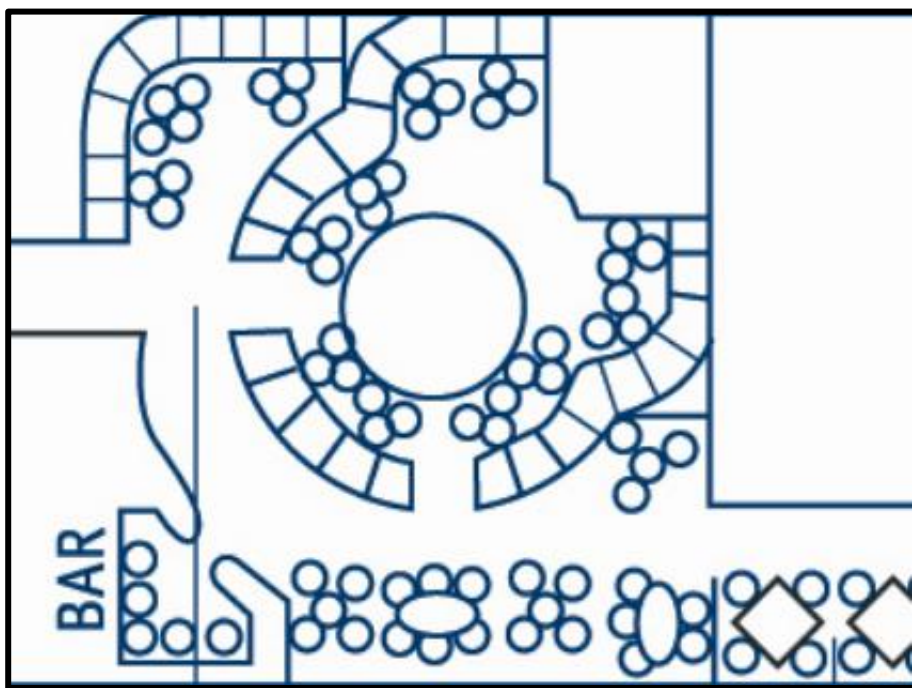

Recreational Area	Balinese Beds (Dream beds)
Location	Deck 6
Capacity	8 Balinese Beds

Room	Main Salon
Location	Deck 3
Capacity	112 guests
Tables	9 oval + 9 round

Table set-up - Main Salon

It's Yachting, not cruising · Enjoy the difference!

Room	Dining Salon
Location	Deck 2
Capacity	112 guests

Large Plan Dining Salon

It's Yachting, not cruising · Enjoy the difference!

Room	Topside Restaurant
Location	Deck 4 Aft, Deck 5 and 6
Capacity	112 guests

Large table plan Topside Restaurant

It's Yachting, not cruising · Enjoy the difference!

Room	Bar
Location	Deck 3 – Main Salon
Capacity	112
Tables	9 oval + 9 round

Room	Bar
Location	Deck 3 – Pool Deck
Capacity	112

Room	Bar
Location	Deck 4 – Piano Bar
Capacity	50 – 60 people standing

Room	Bar – Top of the Yacht
Location	Deck 6
Capacity	112

Note: Total four bars. Two bars are open at any one time.

It's Yachting, not cruising · Enjoy the difference!