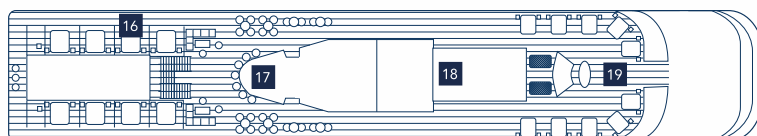

SEADREAM
YACHT CLUB

IT'S YACHTING, NOT CRUISING® | ENJOY THE DIFFERENCE

1. Retractable Water Sports Platform Marina
2. Dining Salon / Meeting Room
3. Pool Bar
4. Card Room
5. Main Salon / Main Salon Bar
6. Concierge / SeaDream Boutique
7. Lounging Deck
8. Library
9. Piano Bar
10. Casino
11. Admiral Suite
12. SeaDream Spa – Fitness Center – Beauty Salon
13. Topside Restaurant
14. Medical Facility
15. Open Promenade
16. Balinese Dream Beds
17. Top Of The Yacht Bar
18. Golf Simulator
19. Sun Beds

2

17 Yacht Club or 9 Yacht Club and 4 Commodore Suites

3

21 Yacht Club and Owner's Suite or 13 Yacht Club, 4 Commodore Suite and Owner's Suite

4

16 Yacht Club and Admiral's Suite

5

6

Area	Concierge
Location	Deck 3
Capacity:	
Standing	50 – 60 people
Seated	2 people

It's Yachting, not cruising · Enjoy the difference!

Area	Pool Deck
Location	Deck 3
Capacity	
Standing	112
Chairs	24
Sun Beds	24

Room	Bar
Location	Deck 4 – Piano Bar
Capacity	50 – 60 people standing

Room	Bar – Top of the Yacht
Location	Deck 6
Capacity	112

Note: Total four bars. Two bars are open at any one time.

It's Yachting, not cruising · Enjoy the difference!