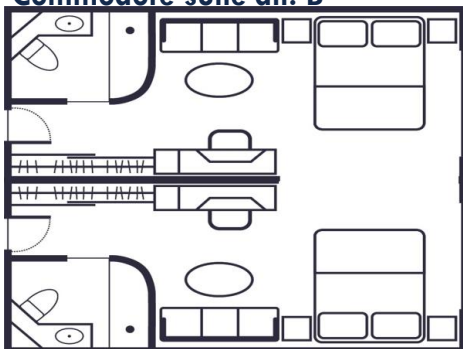

Room	Bar
Location	Deck 4 – Piano Bar
Capacity	50 – 60 people standing

Room	Bar – Top of the Yacht
Location	Deck 6
Capacity	112

Note: Total four bars. Two bars are open at any one time.

It's Yachting, not cruising · Enjoy the difference!

It's Yachting, not cruising · Enjoy the difference!

Location	Deck 4
# of Regular Staterooms	16
Size	195 sq. feet = 18.12 sq. meters

Regular Stateroom

It's Yachting, not cruising · Enjoy the difference!

Location	Deck 3
# of Regular Staterooms	21
Size of Regular Staterooms	195 sq. feet = 18.12 sq. meters
OR	
# of Regular Staterooms	13
# of Commodore Suites	4
Size of Commodore Suites	390 sq. feet = 36.24 sq. meters

Regular Stateroom

Commodore suite alt. A

Commodore suite alt. B

It's Yachting, not cruising · Enjoy the difference!

Location	Deck 2
# of Regular Staterooms	16
Size of Regular Staterooms	195 sq. feet = 18.12 sq. meters
Wheelchair Access Room	1 (#215)
Size of Wheelchair Access Room	250 sq. feet = 23.22 sq. meters
OR	
Wheelchair Access Room	1 (#215)
# of Regular Staterooms	13
# of Commodore Suites	4
Size of Commodore Suites	390 sq. feet = 36.24 sq. meters