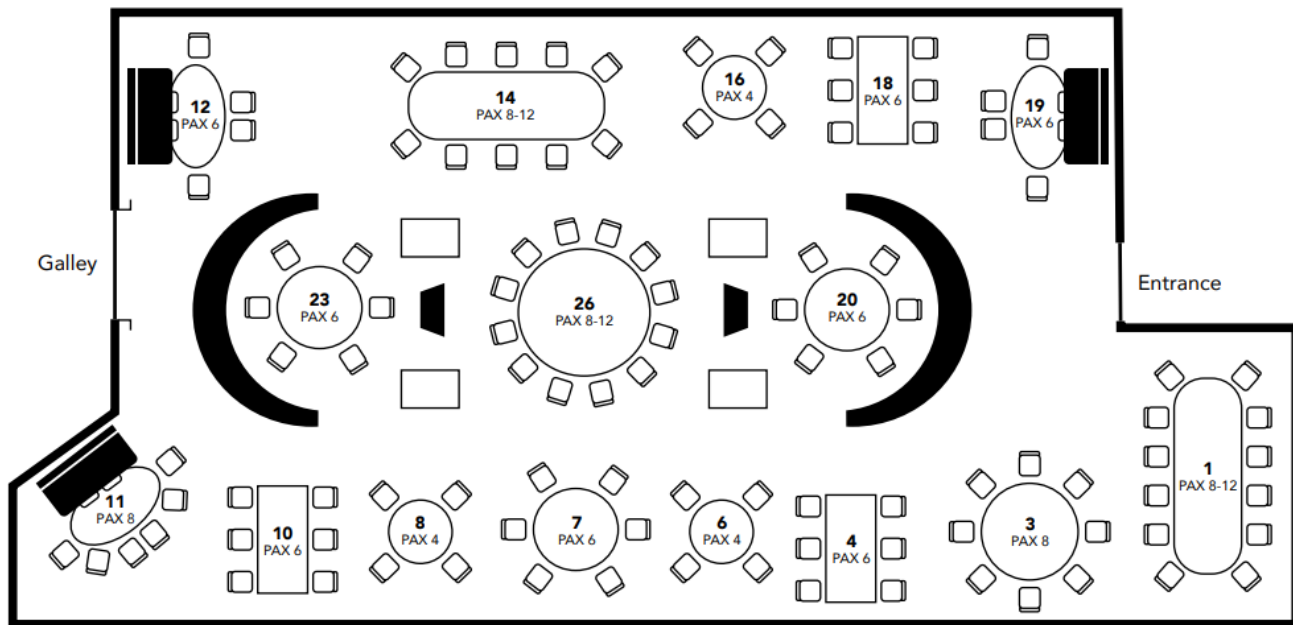

Recreational Area	Balinese Beds (Dream beds)
Location	Deck 6
Capacity	8 Balinese Beds

Room	Main Salon
Location	Deck 3
Capacity	112 guests
Tables	9 oval + 9 round

Table set-up - Main Salon

It's Yachting, not cruising · Enjoy the difference!

Room	Dining Salon
Location	Deck 2
Capacity	112 guests

Large Plan Dining Salon

It's Yachting, not cruising · Enjoy the difference!

Room	Topside Restaurant
Location	Deck 4 Aft, Deck 5 and 6
Capacity	112 guests

Large table plan Topside Restaurant

It's Yachting, not cruising · Enjoy the difference!

Room	Bar
Location	Deck 3 – Main Salon
Capacity	112
Tables	9 oval + 9 round

Room	Bar
Location	Deck 3 – Pool Deck
Capacity	112

Room	Bar
Location	Deck 4 – Piano Bar
Capacity	50 – 60 people standing

Room	Bar – Top of the Yacht
Location	Deck 6
Capacity	112

Note: Total four bars. Two bars are open at any one time.

It's Yachting, not cruising · Enjoy the difference!