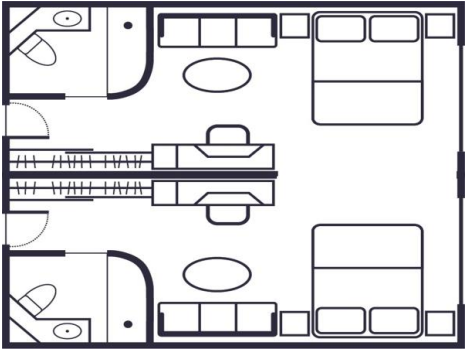

Commodore suite alt. B