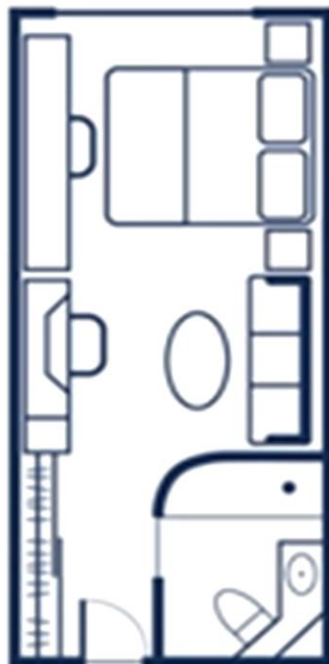

Room	Bar
Location	Deck 4 – Piano Bar
Capacity	50 – 60 people standing

Room	Bar – Top of the Yacht
Location	Deck 6
Capacity	112

Note: Total four bars. Two bars are open at any one time.

It's Yachting, not cruising · Enjoy the difference!

Room	Library
Location	Deck 4
Capacity	28 Seats
Capacity	70 – 80 people standing

The library works well as a small meeting room or a small private cocktail party.

Room	Spa
Location	Deck 4
Opening hours	8:00 - 20:00
Capacity	5 Treatment Rooms 1 Hairdresser Salon

Gym Equipment Inventory

Room	Gym
Location	Deck 4
Hours	8:00 – 20:00

Items	Series	Quantity
Weight		
Weight Stationary	Technogym Class 2SC Castello	1
Weight Dumbell	Light weight 2 lb	1 pair
Weight Dumbell	Light weight 4 lb	1 pair
Weight Dumbell	Light weight 6 lb	1 pair
Weight Dumbell	Heavy weight 4kg.	1 pair
Weight Dumbell	Heavy weight 6kg.	1 pair
Weight Dumbell	Heavy weight 8kg.	1 pair
Weight Dumbell	Heavy weight 10kg.	1 pair
Weight Dumbell	Heavy weight 12kg.	1 pair
Weight Dumbell	Heavy weight 14kg.	1 pair
Weight Dumbell	Heavy weight 16kg.	1 pair
Weight Dumbell	Heavy weight 18kg.	1 pair
Weight Dumbell	Heavy weight 20kg.	1 pair
Weight Dumbell	Heavy weight 22kg.	1 pair
Bicycle		
Bicycle +Recline 600	Technogym	2
Elliptical Machine		
Bicycle - Rotex 600 XTPRO	Technogym	1
Treadmill		
Treadmill	Run 600	4
Mat		
Yoga mat	Black 61 cmx115cm	8
Yoga mat	Blue 79 cmx 190cm	9
Bench press	Black	1

It's Yachting, not cruising · Enjoy the difference!

Location	Deck 4
# of Regular Staterooms	16
Size	195 sq. feet = 18.12 sq. meters

Regular Stateroom

It's Yachting, not cruising · Enjoy the difference!

Location	Deck 3
# of Regular Staterooms	21
Size of Regular Staterooms	195 sq. feet = 18.12 sq. meters
OR	
# of Regular Staterooms	13
# of Commodore Suites	4
Size of Commodore Suites	390 sq. feet = 36.24 sq. meters