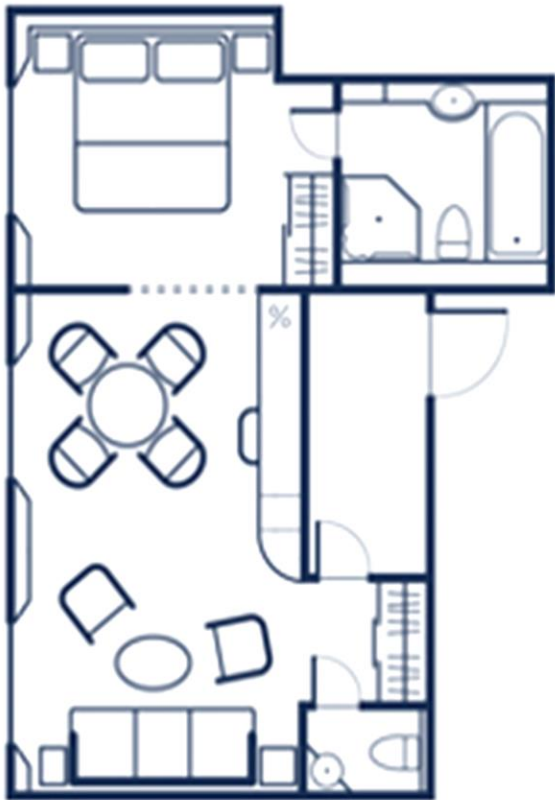

SEADREAM
YACHT CLUB

IT'S YACHTING, NOT CRUISING® | ENJOY THE DIFFERENCE

1. Retractable Water Sports Platform Marina
2. Dining Salon / Meeting Room
3. Pool Bar
4. Card Room
5. Main Salon / Main Salon Bar
6. Concierge / SeaDream Boutique
7. Lounging Deck
8. Library
9. Piano Bar
10. Casino
11. Admiral Suite
12. SeaDream Spa – Fitness Center – Beauty Salon
13. Topside Restaurant
14. Medical Facility
15. Open Promenade
16. Balinese Dream Beds
17. Top Of The Yacht Bar
18. Golf Simulator
19. Sun Beds

Room	Bar
Location	Deck 4 – Piano Bar
Capacity	50 – 60 people standing

Room	Bar – Top of the Yacht
Location	Deck 6
Capacity	112

Note: Total four bars. Two bars are open at any one time.

It's Yachting, not cruising · Enjoy the difference!

Regular Stateroom

Commodore suite alt. A

Commodore suite alt. B

It's Yachting, not cruising · Enjoy the difference!

Stateroom	Admiral Suite
Room Number	400
Size	375 sq. feet = 34.8 sq. meters
Location	Deck 4

Stateroom	Owner's Suite
Room Number	315
Size	447 sq. feet = 41.53 sq. meters
Location	Deck 3

SEADREAM
YACHT CLUB®

IT'S YACHTING, NOT CRUISING® | ENJOY THE DIFFERENCE