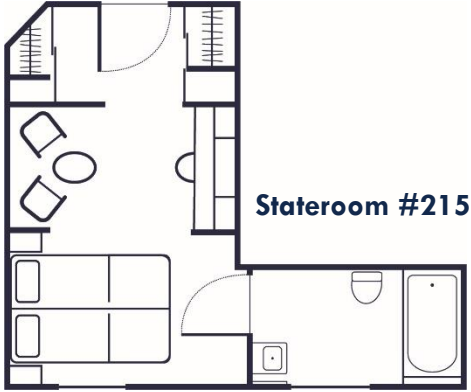

It's Yachting, not cruising · Enjoy the difference!

Location	Deck 4
# of Regular Staterooms	16
Size	195 sq. feet = 18.12 sq. meters

Regular Stateroom

It's Yachting, not cruising · Enjoy the difference!

Location	Deck 3
# of Regular Staterooms	21
Size of Regular Staterooms	195 sq. feet = 18.12 sq. meters
OR	
# of Regular Staterooms	13
# of Commodore Suites	4
Size of Commodore Suites	390 sq. feet = 36.24 sq. meters

Regular Stateroom

Commodore suite alt. A

Commodore suite alt. B

It's Yachting, not cruising · Enjoy the difference!

Location	Deck 2
# of Regular Staterooms	16
Size of Regular Staterooms	195 sq. feet = 18.12 sq. meters
Wheelchair Access Room	1 (#215)
Size of Wheelchair Access Room	250 sq. feet = 23.22 sq. meters
OR	
Wheelchair Access Room	1 (#215)
# of Regular Staterooms	13
# of Commodore Suites	4
Size of Commodore Suites	390 sq. feet = 36.24 sq. meters

Regular Stateroom

Commodore suite alt. A

Commodore suite alt. B

It's Yachting, not cruising · Enjoy the difference!

Stateroom	Admiral Suite
Room Number	400
Size	375 sq. feet = 34.8 sq. meters
Location	Deck 4

Stateroom	Owner's Suite
Room Number	315
Size	447 sq. feet = 41.53 sq. meters
Location	Deck 3

SEADREAM
YACHT CLUB®

IT'S YACHTING, NOT CRUISING® | ENJOY THE DIFFERENCE