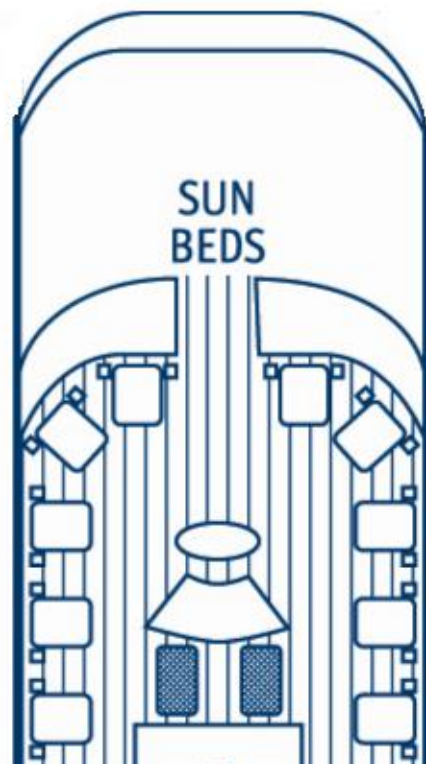

2

17 Yacht Club or 9 Yacht Club and 4 Commodore Suites

3

21 Yacht Club and Owner's Suite or 13 Yacht Club, 4 Commodore Suite and Owner's Suite

4

16 Yacht Club and Admiral's Suite

5

6

Area	Concierge
Location	Deck 3
Capacity:	
Standing	50 – 60 people
Seated	2 people

It's Yachting, not cruising · Enjoy the difference!

Area	Pool Deck
Location	Deck 3
Capacity	
Standing	112
Chairs	24
Sun Beds	24

It's Yachting, not cruising · Enjoy the difference!

Area	Recreational area
Location	Deck 6
Capacity:	
Sun Beds	20
Balinese Bed	1 large (2 – 4 people)
Other	2 Hot Tubs

It's Yachting, not cruising · Enjoy the difference!

Recreational Area	Balinese Beds (Dream beds)
Location	Deck 6
Capacity	8 Balinese Beds

Room	Main Salon
Location	Deck 3
Capacity	112 guests
Tables	9 oval + 9 round

Table set-up - Main Salon

It's Yachting, not cruising · Enjoy the difference!