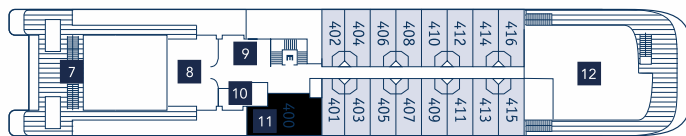

SEADREAM
YACHT CLUB

IT'S YACHTING, NOT CRUISING® | ENJOY THE DIFFERENCE

1. Retractable Water Sports Platform Marina
2. Dining Salon / Meeting Room
3. Pool Bar
4. Card Room
5. Main Salon / Main Salon Bar
6. Concierge / SeaDream Boutique
7. Lounging Deck
8. Library
9. Piano Bar
10. Casino
11. Admiral Suite
12. SeaDream Spa – Fitness Center – Beauty Salon
13. Topside Restaurant
14. Medical Facility
15. Open Promenade
16. Balinese Dream Beds
17. Top Of The Yacht Bar
18. Golf Simulator
19. Sun Beds

2

17 Yacht Club or 9 Yacht Club and 4 Commodore Suites

3

21 Yacht Club and Owner's Suite or 13 Yacht Club, 4 Commodore Suite and Owner's Suite

4

16 Yacht Club and Admiral's Suite

5

6

Area	Concierge
Location	Deck 3
Capacity:	
Standing	50 – 60 people
Seated	2 people

It's Yachting, not cruising · Enjoy the difference!

Area	Pool Deck
Location	Deck 3
Capacity	
Standing	112
Chairs	24
Sun Beds	24

Room	Bar
Location	Deck 4 – Piano Bar
Capacity	50 – 60 people standing

Room	Bar – Top of the Yacht
Location	Deck 6
Capacity	112

Note: Total four bars. Two bars are open at any one time.

It's Yachting, not cruising · Enjoy the difference!