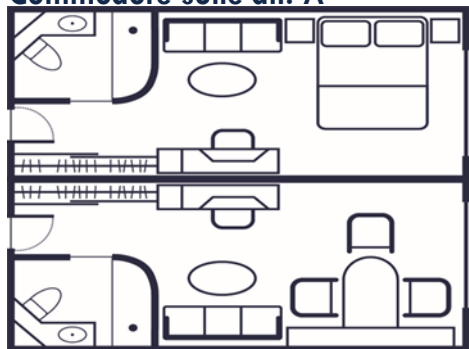

Room	Bar
Location	Deck 4 – Piano Bar
Capacity	50 – 60 people standing

Room	Bar – Top of the Yacht
Location	Deck 6
Capacity	112

Note: Total four bars. Two bars are open at any one time.

It's Yachting, not cruising · Enjoy the difference!

It's Yachting, not cruising · Enjoy the difference!

Location	Deck 4
# of Regular Staterooms	16
Size	195 sq. feet = 18.12 sq. meters

Regular Stateroom

It's Yachting, not cruising · Enjoy the difference!

Location	Deck 3
# of Regular Staterooms	21
Size of Regular Staterooms	195 sq. feet = 18.12 sq. meters
OR	
# of Regular Staterooms	13
# of Commodore Suites	4
Size of Commodore Suites	390 sq. feet = 36.24 sq. meters

Regular Stateroom

Commodore suite alt. A

Commodore suite alt. B

It's Yachting, not cruising · Enjoy the difference!

Location	Deck 2
# of Regular Staterooms	16
Size of Regular Staterooms	195 sq. feet = 18.12 sq. meters
Wheelchair Access Room	1 (#215)
Size of Wheelchair Access Room	250 sq. feet = 23.22 sq. meters
OR	
Wheelchair Access Room	1 (#215)
# of Regular Staterooms	13
# of Commodore Suites	4
Size of Commodore Suites	390 sq. feet = 36.24 sq. meters