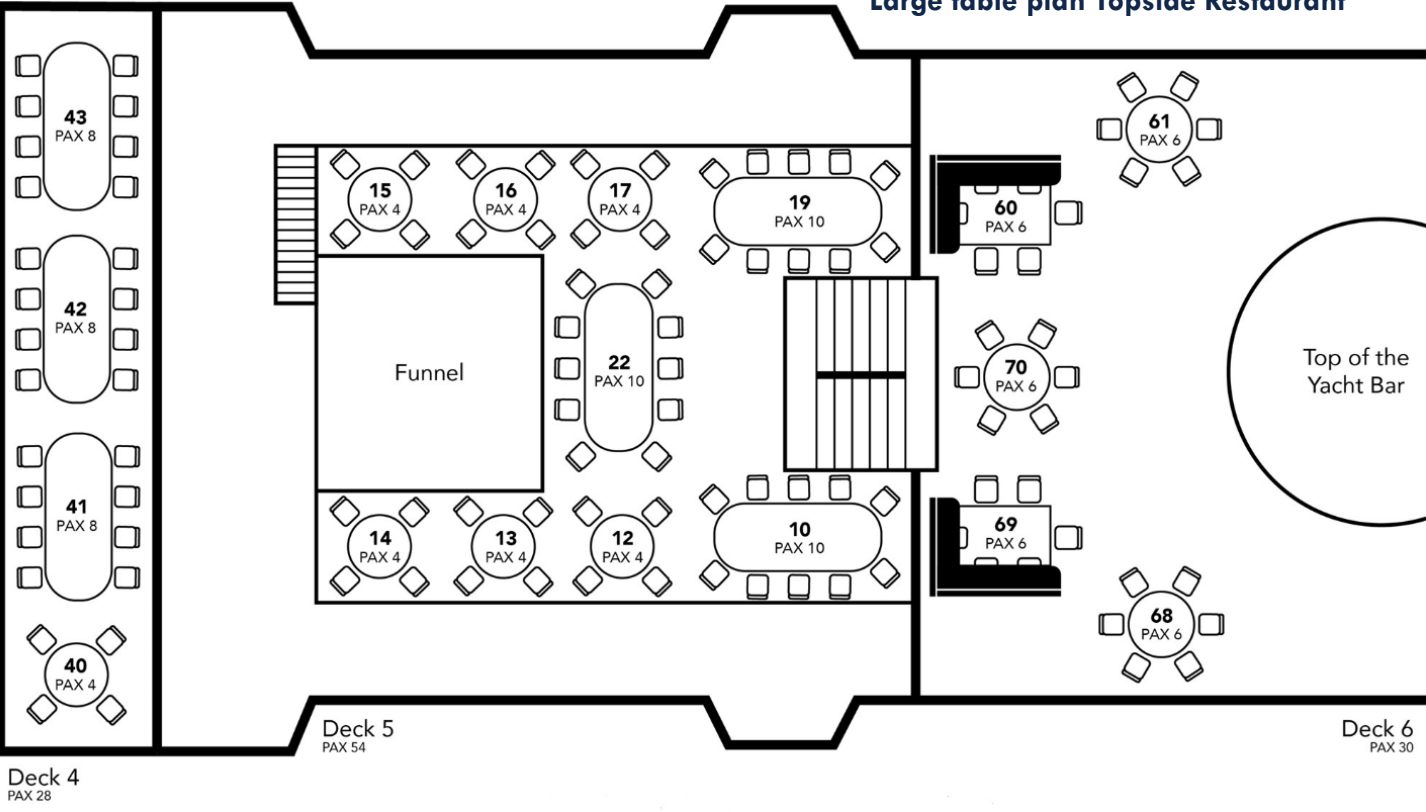

Recreational Area	Balinese Beds (Dream beds)
Location	Deck 6
Capacity	8 Balinese Beds

Room	Main Salon
Location	Deck 3
Capacity	112 guests
Tables	9 oval + 9 round

Table set-up - Main Salon

It's Yachting, not cruising · Enjoy the difference!

Room	Dining Salon
Location	Deck 2
Capacity	112 guests

Large Plan Dining Salon

It's Yachting, not cruising · Enjoy the difference!

Room	Topside Restaurant
Location	Deck 4 Aft, Deck 5 and 6
Capacity	112 guests

Large table plan Topside Restaurant

It's Yachting, not cruising · Enjoy the difference!

Room	Bar
Location	Deck 3 – Main Salon
Capacity	112
Tables	9 oval + 9 round

Room	Bar
Location	Deck 3 – Pool Deck
Capacity	112

Room	Bar
Location	Deck 4 – Piano Bar
Capacity	50 – 60 people standing

Room	Bar – Top of the Yacht
Location	Deck 6
Capacity	112

Note: Total four bars. Two bars are open at any one time.

It's Yachting, not cruising · Enjoy the difference!