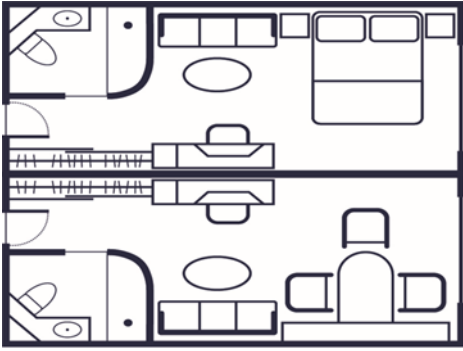

Commodore suite alt. A